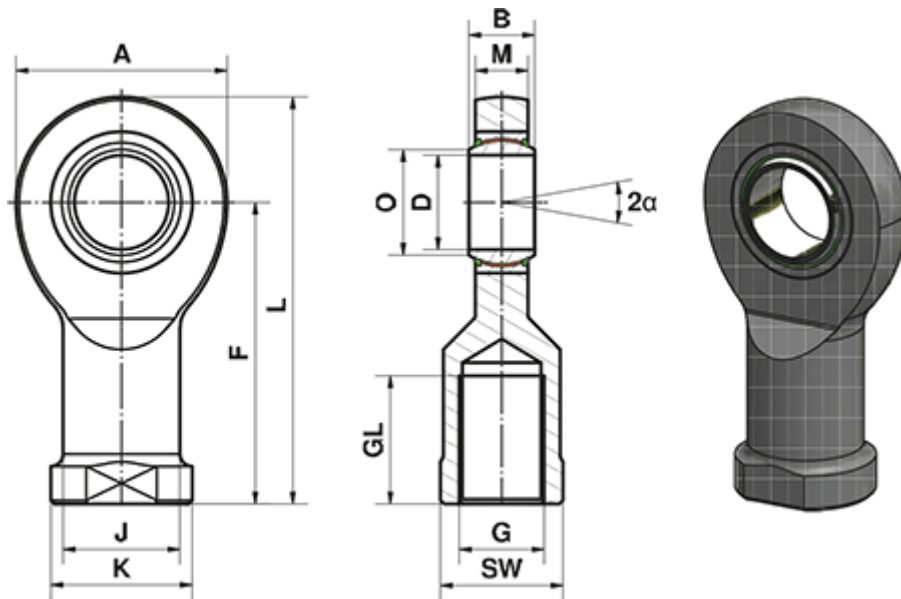

# Data Sheet

Article number: 03492080  
 Description: Fluro Heavy Duty Rod end EIL 80 EW-2RS  
 M64x4 Female thread  
 Note: 80

## Measures

A	= 180	J	= 95
a (degrees)	= 6	K	= 110
B	= 55	L	= 320
D	= 80	M	= 47
Dynamic load C (kN)	= 1125	O	= 89.4
F	= 230	Static load C0 (kN)	= 752
G	= M64x4	SW	= 100
GL	= 85	Weight (g)	= 12000